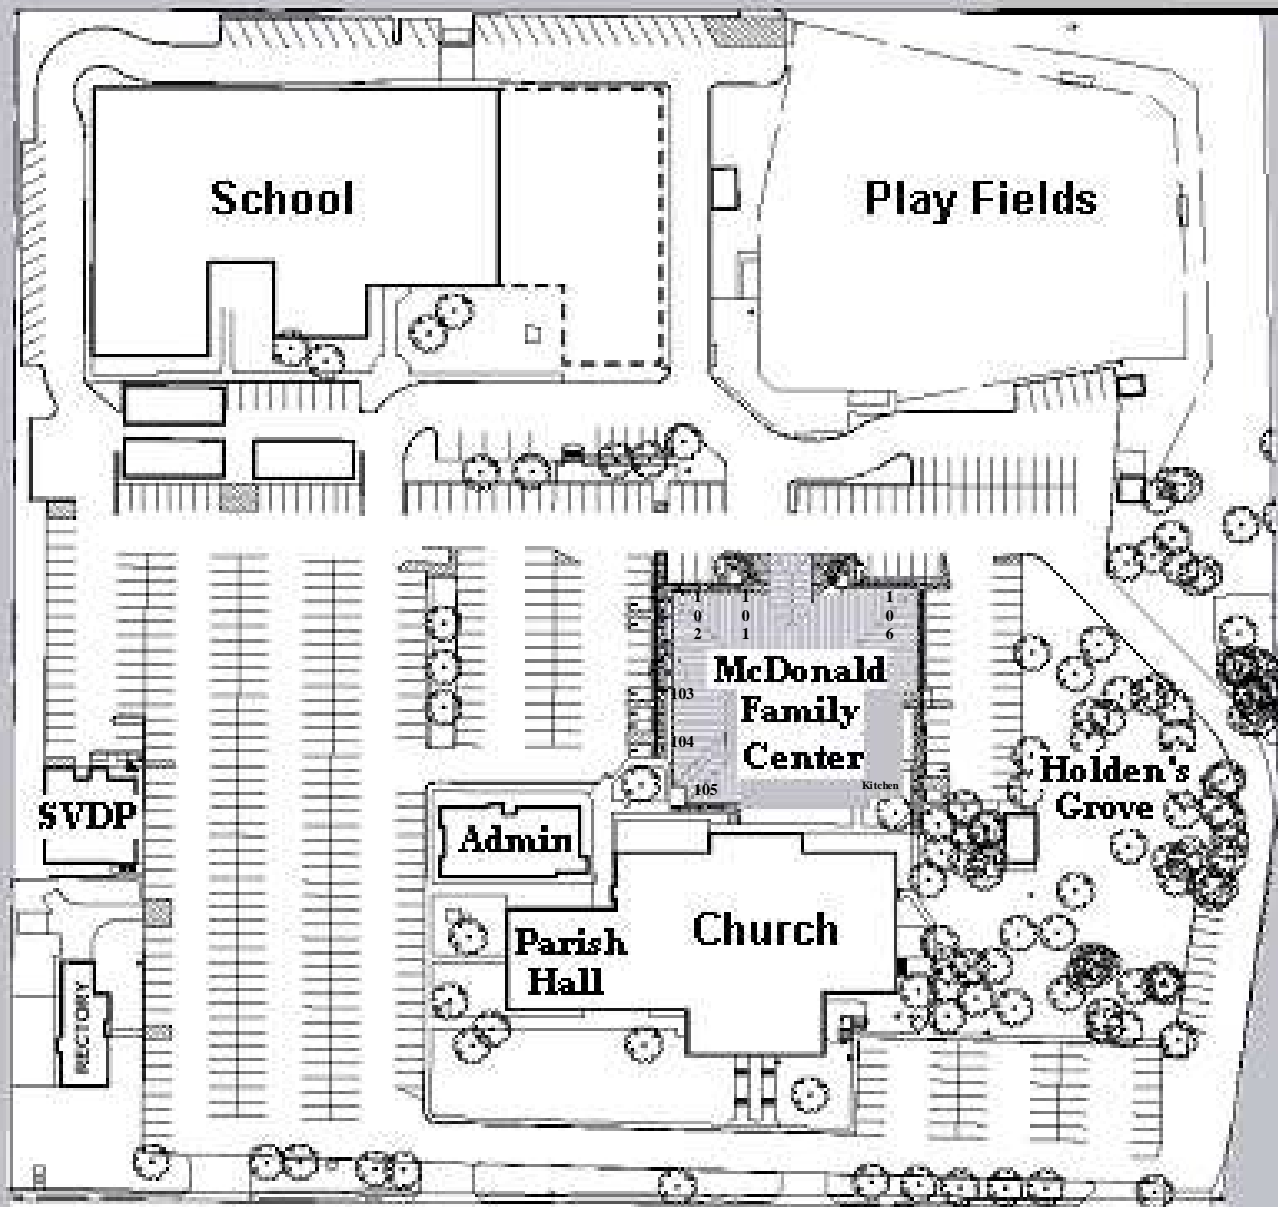

St. Matthew Catholic Church & School

Wurzbach Road

Directions to St. Matthew Catholic Church:

- From Downtown (IH10 & IH35): Take IH10 North to Wurzbach Rd, turn right. We are located between the third and fourth light (Vance Jackson) on the left side.
- From Northeast Side (IH35 & Loop 410): Go west on Loop 410 to IH 10 North to Wurzbach Rd, turn right. We are located between the third and fourth light (Vance Jackson) on the left side.
- From Loop 1604 & Hwy 281: Go west on Loop1604 to IH 10 South to Wurzbach Rd, turn left. We are located between the third and fourth light (Vance Jackson) on the left side.
- From Southwest Side (Hwy 90 & Loop 410): Go east on Loop 410 to IH 10 North to Wurzbach Rd, turn right. We are located between the third and fourth light (Vance Jackson) on the left side.
- From Boerne, TX (IH10 & Loop 46): Go IH10 South to Wurzbach Rd, turn left. We are located between the third and fourth light (Vance Jackson) on the left side.